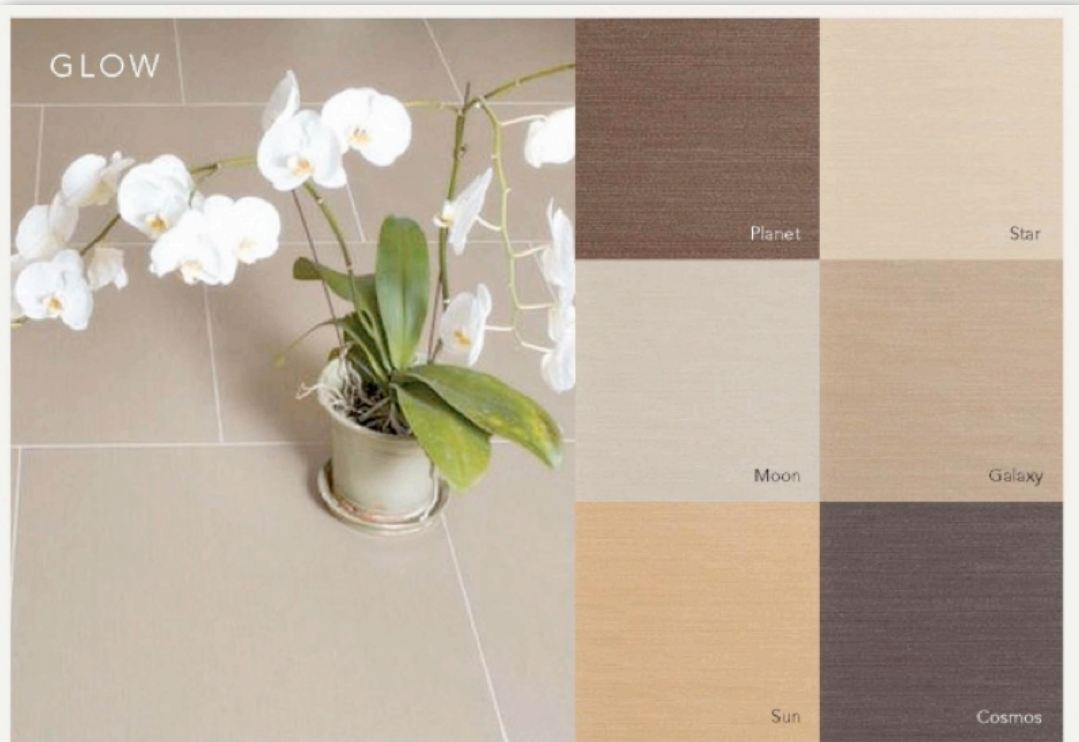

AWAY WE GLOW

The "Glow" of this tile collection isn't about sparkles and shimmers. It's about the almost illuminating effect of a fresh, light color palette and crisp texture and detailing. Reminiscent of the look of natural fibers or gently starched fabric, Glow casts any space in bright, soft-focus perfection. Let your next design project flow with the glow.