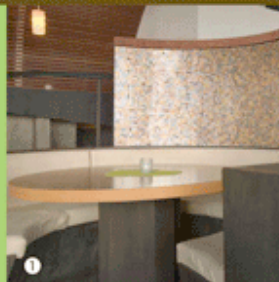

MISSION ACCOMPLISHED

PROJECT:
LIME
RESTAURANT

LIME ■ A Restaurant with a Twist

Renowned Nashville restaurateur Chris Hyndman holds the midtown monopoly on hip dining. With ever-popular hot spots Virago and Lay'la in his line-up, Hyndman is masterful at bringing unique flavors not only to a plate but to a place as well. His restaurants are deliciously designed to create atmospheres as tempting as his menus.

When Hyndman embarked on his latest creation, LIME, he consulted with Mission Stone & Tile's Mary Elizabeth Hulsey to ensure the new space would have all the right twists. In turn, Mary Elizabeth specified a tasty array of stone and tile to embody LIME's infusion of Latin and West Coast influences.

The result... LIME's design is a posh palette of textures, colors and shapes. With surfaces as sturdy as they are sexy, LIME tastefully withstands the throngs of beautiful people who pack out the place nightly to lap up the Latin luxury.

LIME—another Mission Accomplished!

PROJECT

LIME, Latin-fusion restaurant in midtown Nashville, Tennessee

OWNER

Chris Hyndman
restaurateur

DESIGN CONSULTATION

Mary Elizabeth Hulsey
Mission Stone & Tile

TILE USED

- ❶ Serengetti 1"x1" glass
- ❷ Bianco Carrera Tumbled Pennies Mosaic
- ❸ Clays Porcelain Tile in 16"x16" and 3"x3" Mosaic
- ❹ 3/4" Tiger Eye Glass

❶

Tiger Eye glass bring sophisticated sparkle to the bathrooms.