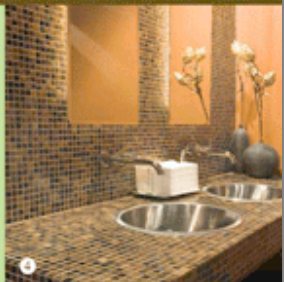

### TILE USED

- ❶ Serengetti 1"x1" glass
- ❷ Bianco Carrera Tumbled Pennies Mosaic
- ❸ Clays Porcelain Tile in 16"x16" and 3"x3" Mosaic
- ❹ 3/4" Tiger Eye Glass

❶

Tiger Eye glass bring sophisticated sparkle to the bathrooms.