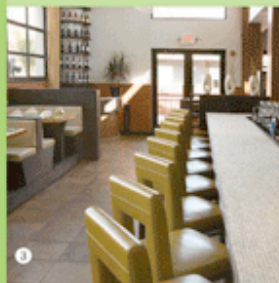

❷

Sexy Serengetti glass mosaics mix with the music for true sensory overload.

❸

The bar top goes full circle in Bianco Carrera tumbled marble pennies.

❹

❸

Earthy underfoot, Clays porcelain tile is a timeless foundation for the overall design.