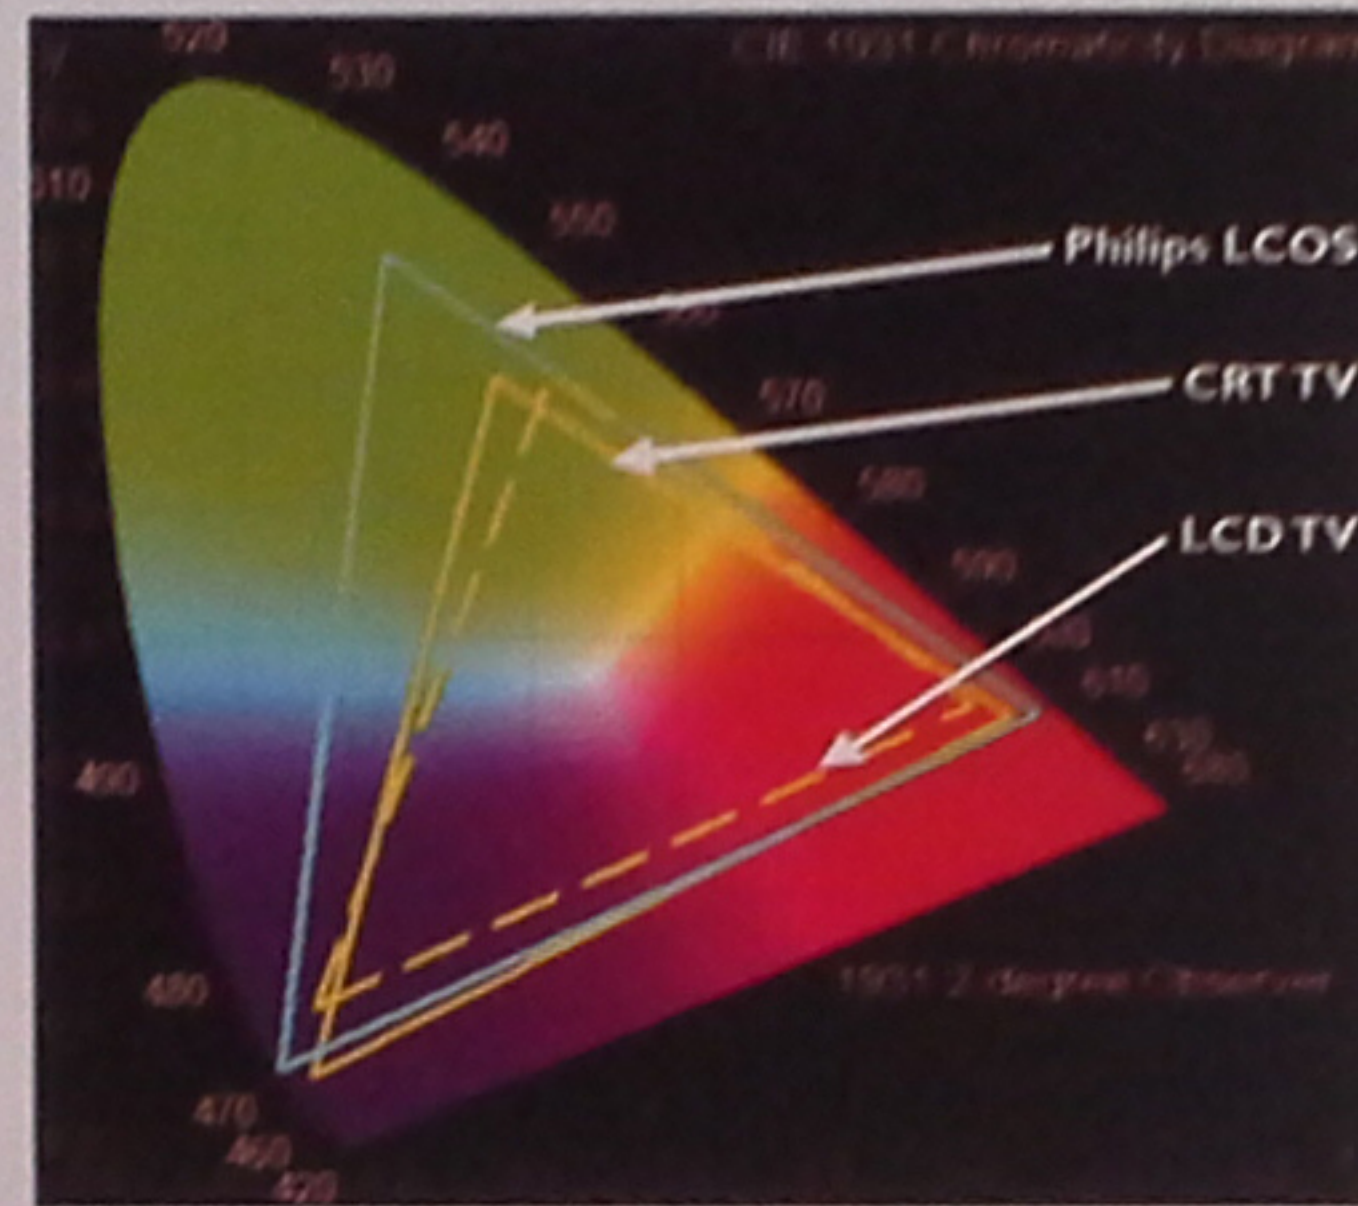

Put simply, the light engine uses reflective technology that bounces light off of the image instead of absorbing it like traditional displays. The resulting image is pure, sharp, and clear with no burn-in.

Who Cineos Is For

Philips Cineos is designed for the demanding viewer. When perfect picture reproduction, superior sound, sophisticated design, and value are all important, Cineos is the only choice.

Cineos is for those who:

- Want to use one screen for video and data (like a computer screen) input
- Want an HDTV-quality picture from any input source
- Desire a lightweight large screen that can fit or swivel just about anywhere
- Want value and can extend set life by simply changing a light bulb

Cineos Competitive Advantages

Natural Color Reproduction

Philips Cineos reveals spectacular real life colors by reproducing more of the true color spectrum. Traditional CRT TVs, Projection TVs, Plasma, and LCD TVs are limited to phosphors or plastic filters to reproduce their colors. Using pure bright white light and polarizers, Cineos' color reproduction extends far beyond today's TV technology.

Burn In Protection

Philips Cineos uses a single "reflective" panel instead of the standard "absorptive" LCOS technology. That means static images will not burn-in or become etched into the TV screen like traditional Plasma and Projection TVs. Image quality is uncompromised. Cineos technology is great for video games and other static data display.