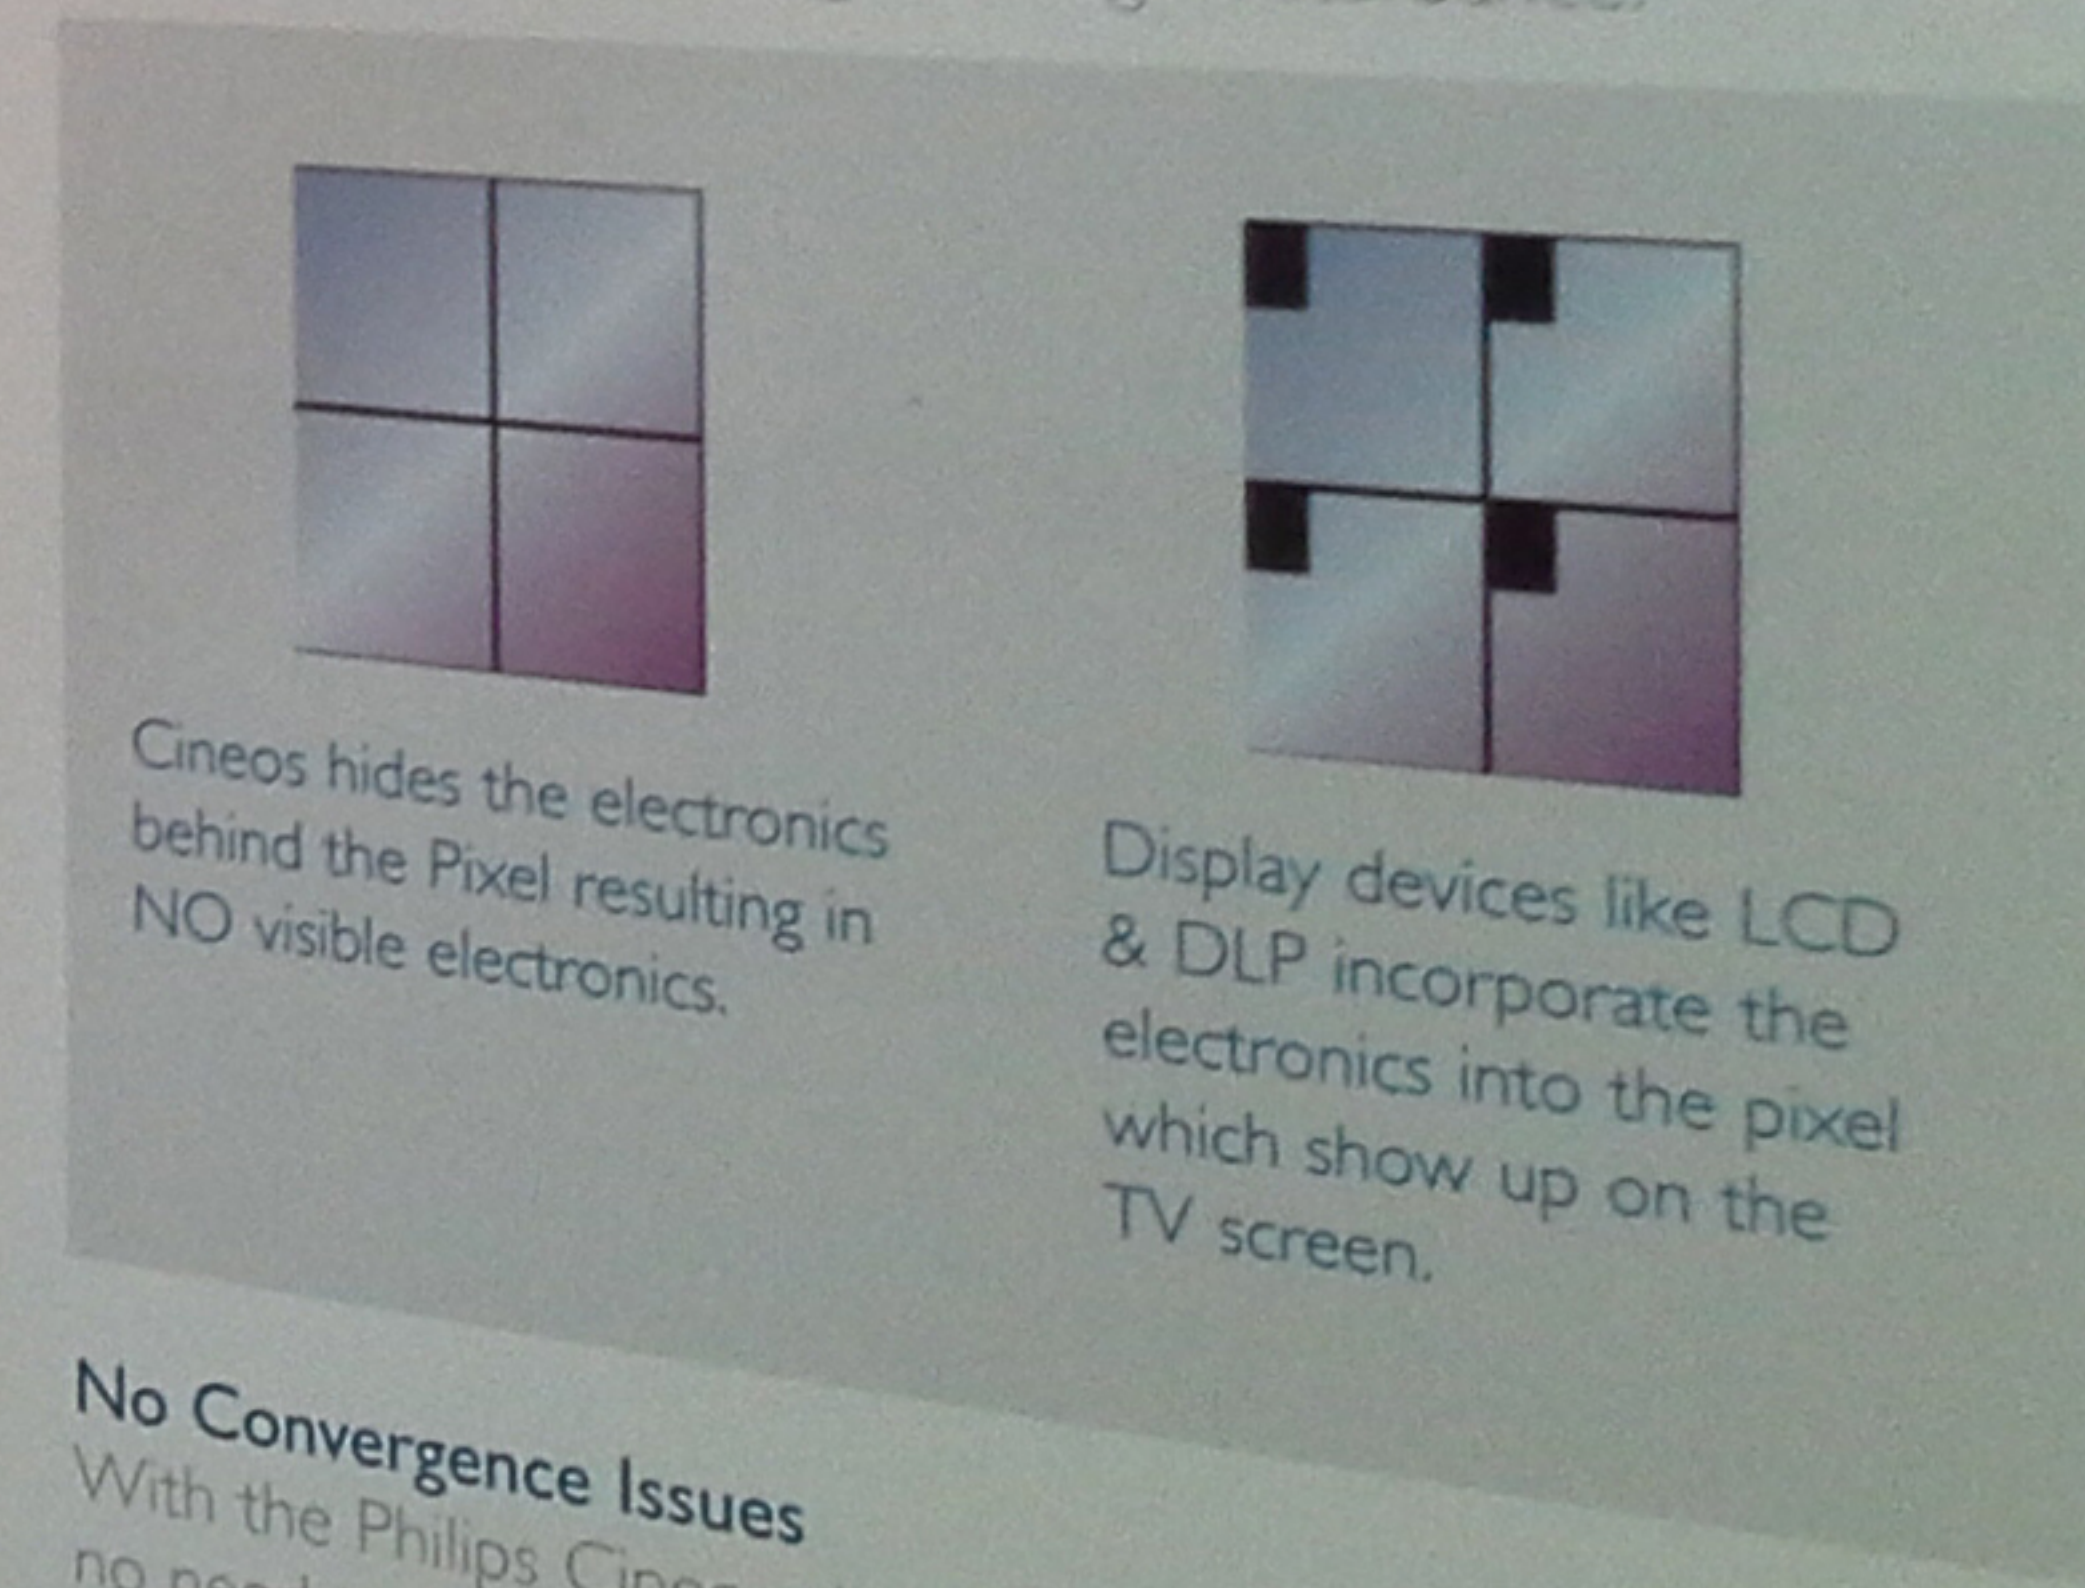

cineos™
HDTV monitors

The new face of HDTV

Only Philips Cineos delivers perfect images from any source, while wrapped in a stylish lightweight design.

Understanding Cineos

Cineos Defined

Philips Cineos with Single Panel LCOS Micro Display technology is a revolutionary way to watch TV and display data. Using a bright white light, several polarizers, 2 dichroic mirrors, 3 spinning prisms and the patented Philips Cineos Single Panel LCOS, we are able to create a picture so real with colors so true viewers just might forget they're watching TV.

From there, the revolving color strips shine onto the Cineos Single Panel LCOS. The image being displayed on the Panel is a black and white movie of the incoming video signal. Using video synchronization, the color strips are matched up to the black and white movie and the video image becomes "colorized". This image is then reflected into the 11 element Carl Zeiss® lens system and is projected onto the television screen.

Burn In Protection

Philips Cineos uses a single "reflective" panel instead of the standard "absorptive" LCOS technology. That means static images will not burn-in or become etched into the TV screen like traditional Plasma and Projection TVs. Image quality is uncompromised. Cineos technology is great for video games and other static data display.

No Visible Pixel Grid

Display technologies like DLP, LCD & HT Poly Silicon incorporate the electronics as part of the pixel which ultimately shows up in the TV picture. The reflective display used by Philips Cineos hides the electronics behind the pixels, meaning no image disturbance.